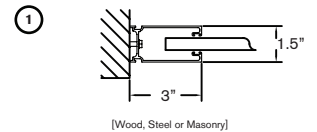

VISIT YOUR DOOR PROFESSIONAL AT:

George & Sons
Garage Doors
NV LIC. NO. 0076816

Licensed, Bonded & Insured.

Reno
(775) 324-3667

Carson City
(775) 883-3667

C.H.I.
ROLLING STEEL DOORS

The Door to Quality.

1485 Sunrise Drive • Arthur, Illinois 61911 • tel 800.677.2650 • fax 217.543.5172