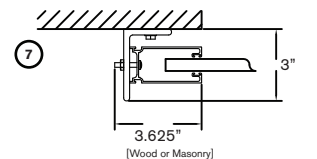

VISIT YOUR DOOR PROFESSIONAL AT:

George & Sons
Garage Doors
NV LIC. NO. 0076816

Licensed, Bonded & Insured.

Reno
(775) 324-3667

Carson City
(775) 883-3667

C.H.I.
ROLLING STEEL DOORS

The Door to Quality.

1485 Sunrise Drive • Arthur, Illinois 61911 • tel 800.677.2650 • fax 217.543.5172