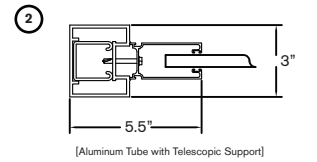

VISIT YOUR DOOR PROFESSIONAL AT:

George & Sons
Garage Doors
NV LIC. NO. 0076816

Licensed, Bonded & Insured.

Reno
(775) 324-3667

Carson City
(775) 883-3667

C.H.I.
ROLLING STEEL DOORS

The Door to Quality.

1485 Sunrise Drive • Arthur, Illinois 61911 • tel 800.677.2650 • fax 217.543.5172