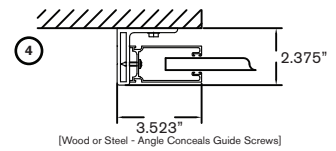

VISIT YOUR DOOR PROFESSIONAL AT:

George & Sons
Garage Doors
NV LIC. NO. 0076816

Licensed, Bonded & Insured.

Reno
(775) 324-3667

Carson City
(775) 883-3667

C.H.I.
ROLLING STEEL DOORS

The Door to Quality.

1485 Sunrise Drive • Arthur, Illinois 61911 • tel 800.677.2650 • fax 217.543.5172