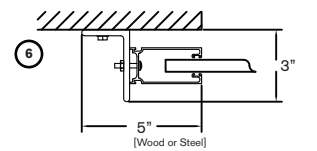

3" deep guides with wool pile insert for quiet operation mount to special angles, telescopic supports or steel tubes.

5/16" aluminum hoods rods spaced 1-3/4" O.C. with spacer tubes on every other rod and vertical links on 9" centers [optional perforated or polycarbonate panel available.]

MOUNTING DETAILS

1. Between jamb mount
2. Lift Ready tube mount
3. Steel tube mount
4. Face of wall mount E - Aluminum
5. Face of wall mount Z - Aluminum
6. Face of wall mount E - Steel
7. Face of wall mount Z - Steel