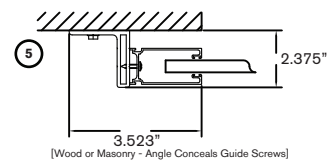

VISIT YOUR DOOR PROFESSIONAL AT:

George & Sons
Garage Doors
NV LIC. NO. 0076816

Licensed, Bonded & Insured.

Reno
(775) 324-3667

Carson City
(775) 883-3667

C.H.I.
ROLLING STEEL DOORS

The Door to Quality.

1485 Sunrise Drive • Arthur, Illinois 61911 • tel 800.677.2650 • fax 217.543.5172