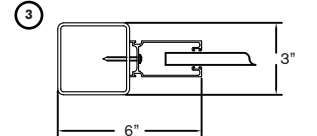

3" deep guides with wool pile insert for quiet operation mount to special angles, telescopic supports or steel tubes.

5/16" aluminum hoods rods spaced 1-3/4" O.C. with spacer tubes on every other rod and vertical links on 9" centers [optional perforated or polycarbonate panel available.]

MOUNTING DETAILS

1. Between jamb mount
2. Lift Ready tube mount
3. Steel tube mount
4. Face of wall mount E - Aluminum
5. Face of wall mount Z - Aluminum
6. Face of wall mount E - Steel
7. Face of wall mount Z - Steel