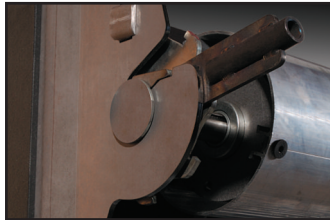

9300 LIFT READY SERIES

9300 LIFT READY ROLLING GRILLES

Redesigned in every possible way to streamline the installation, saving time and money.

chiohd.com

C.H.I. 
ROLLING STEEL DOORS

The Door to Quality.

9300 LIFT READY SERIES

MODELS AND MATERIALS

LIFT READY PORTCULLIS Straight Grille Pattern

LIFT READY LABRYRINTH Brick Grille Pattern

LIFT READY PRISTINE Polycarbonate Panels

LIFT READY VENTANA Perforated Aluminum

Lift Ready's attached ratcheting charging arm makes winding the spring easy and safe. And the slotted headplates allow the barrel to drop in place, speeding installation.

Lift Ready's exclusive Smart-Lock System allows end-users to engage the lock at a convenient height and then close grille to the floor, the grille locks automatically.

Lift Ready's exclusive extruded aluminum telescoping support tubes make loading, unloading and installing a lighter and easier task.

3" deep guides with wool pile insert for quiet operation mount to special angles, telescopic supports or steel tubes.

5/16" aluminum hoods rods spaced 1-3/4" O.C. with spacer tubes on every other rod and vertical links on 9" centers [optional perforated or polycarbonate panel available.]